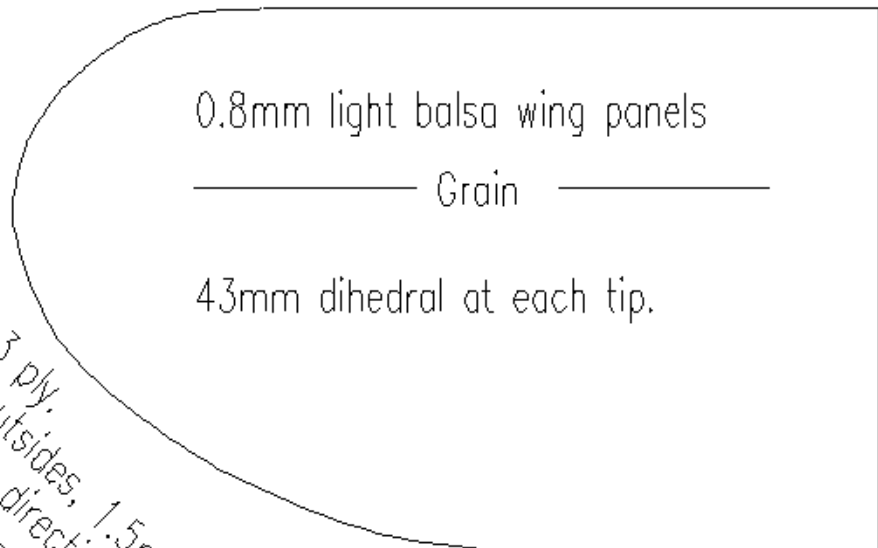

Inches

THISTLE
Jim Duckworth
1993

3mm medium balsa boom - make 2

Do not cut on this line.
The centre section is a
single 115 mm span
flat panel.

Inches