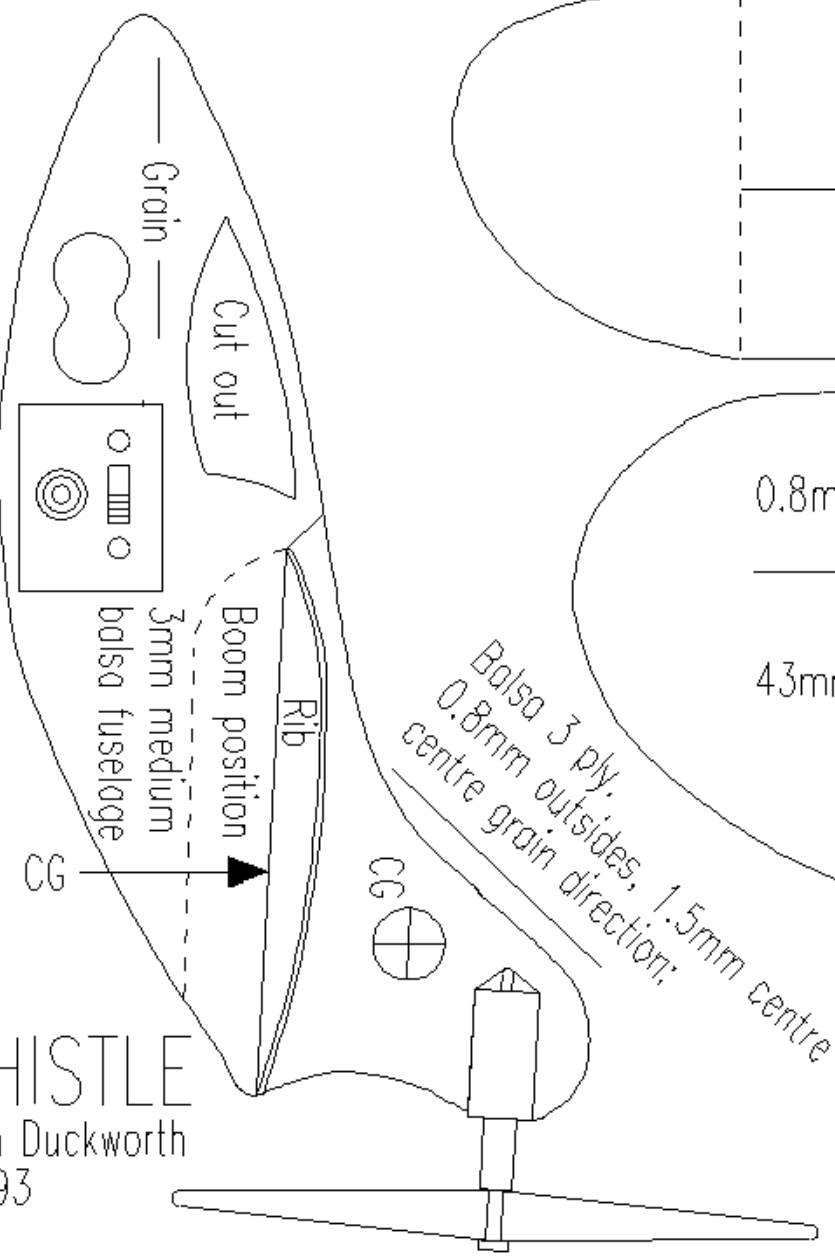

Inches

THISTLE
Jim Duckworth
1993

3mm medium balsa boom - make 2

Do not cut on this line.
The centre section is a
single 115 mm span
flat panel.

Inches